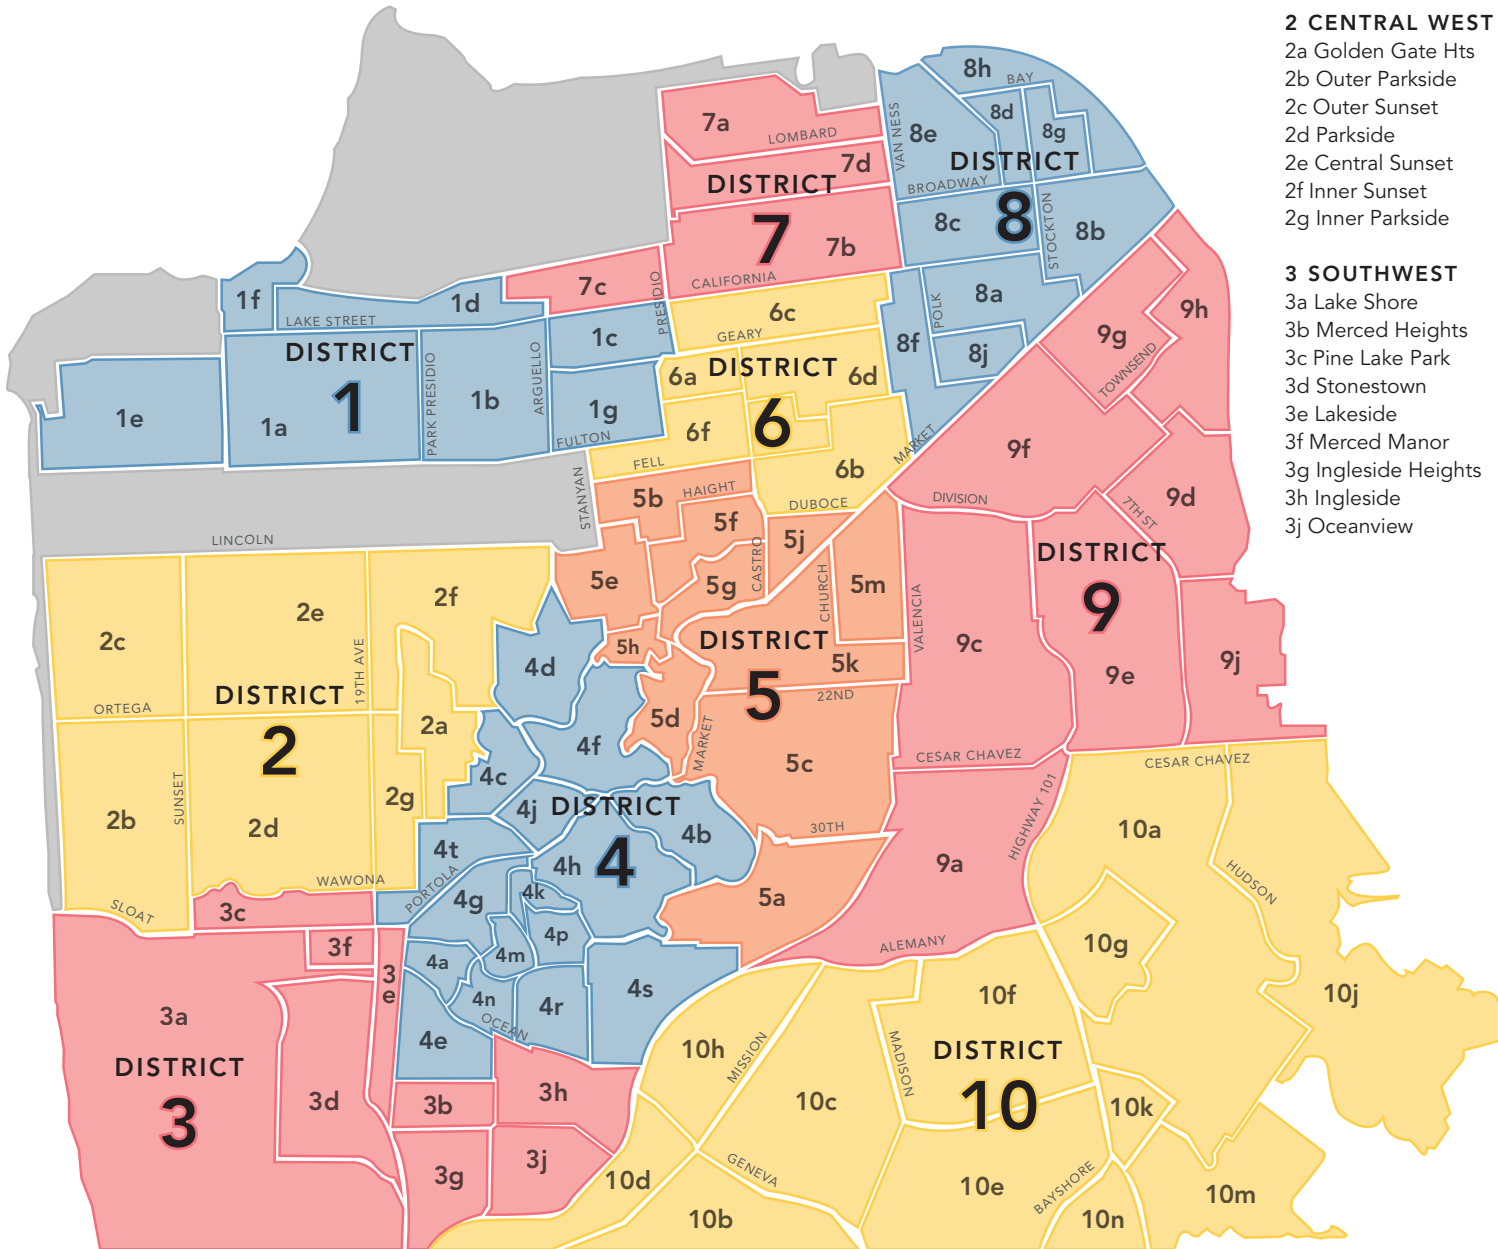

## 1 NORTHWEST

- 1a Central Richmond
- 1b Inner Richmond
- 1c Jordan Pk/Laurel Hts
- 1d Lake Street
- 1e Outer Richmond
- 1f Sea Cliff
- 1g Lone Mountain

## 3 SOUTHWEST

- 3a Lake Shore
- 3b Merced Heights
- 3c Pine Lake Park
- 3d Stonestown
- 3e Lakeside
- 3f Merced Manor
- 3g Ingleside Heights
- 3h Ingleside
- 3j Oceanview

## 8 NORTHEAST

- 8a Downtown
- 8b Financial District / Barbary Coast
- 8c Nob Hill
- 8d North Beach
- 8e Russian Hill
- 8f Van Ness/Civ Ctr
- 8g Telegraph Hill
- 8h North Waterfront
- 8j Tenderloin

## 10 SOUTHEAST

- 10a Bayview
- 10b Crocker Amazon
- 10c Excelsior
- 10d Outer Mission
- 10e Visitacion Valley
- 10f Portola
- 10g Silver Terrace
- 10h Mission Terrace
- 10j Hunters Point
- 10k Bayview Heights
- 10m Candlestick Point
- 10n Little Hollywood